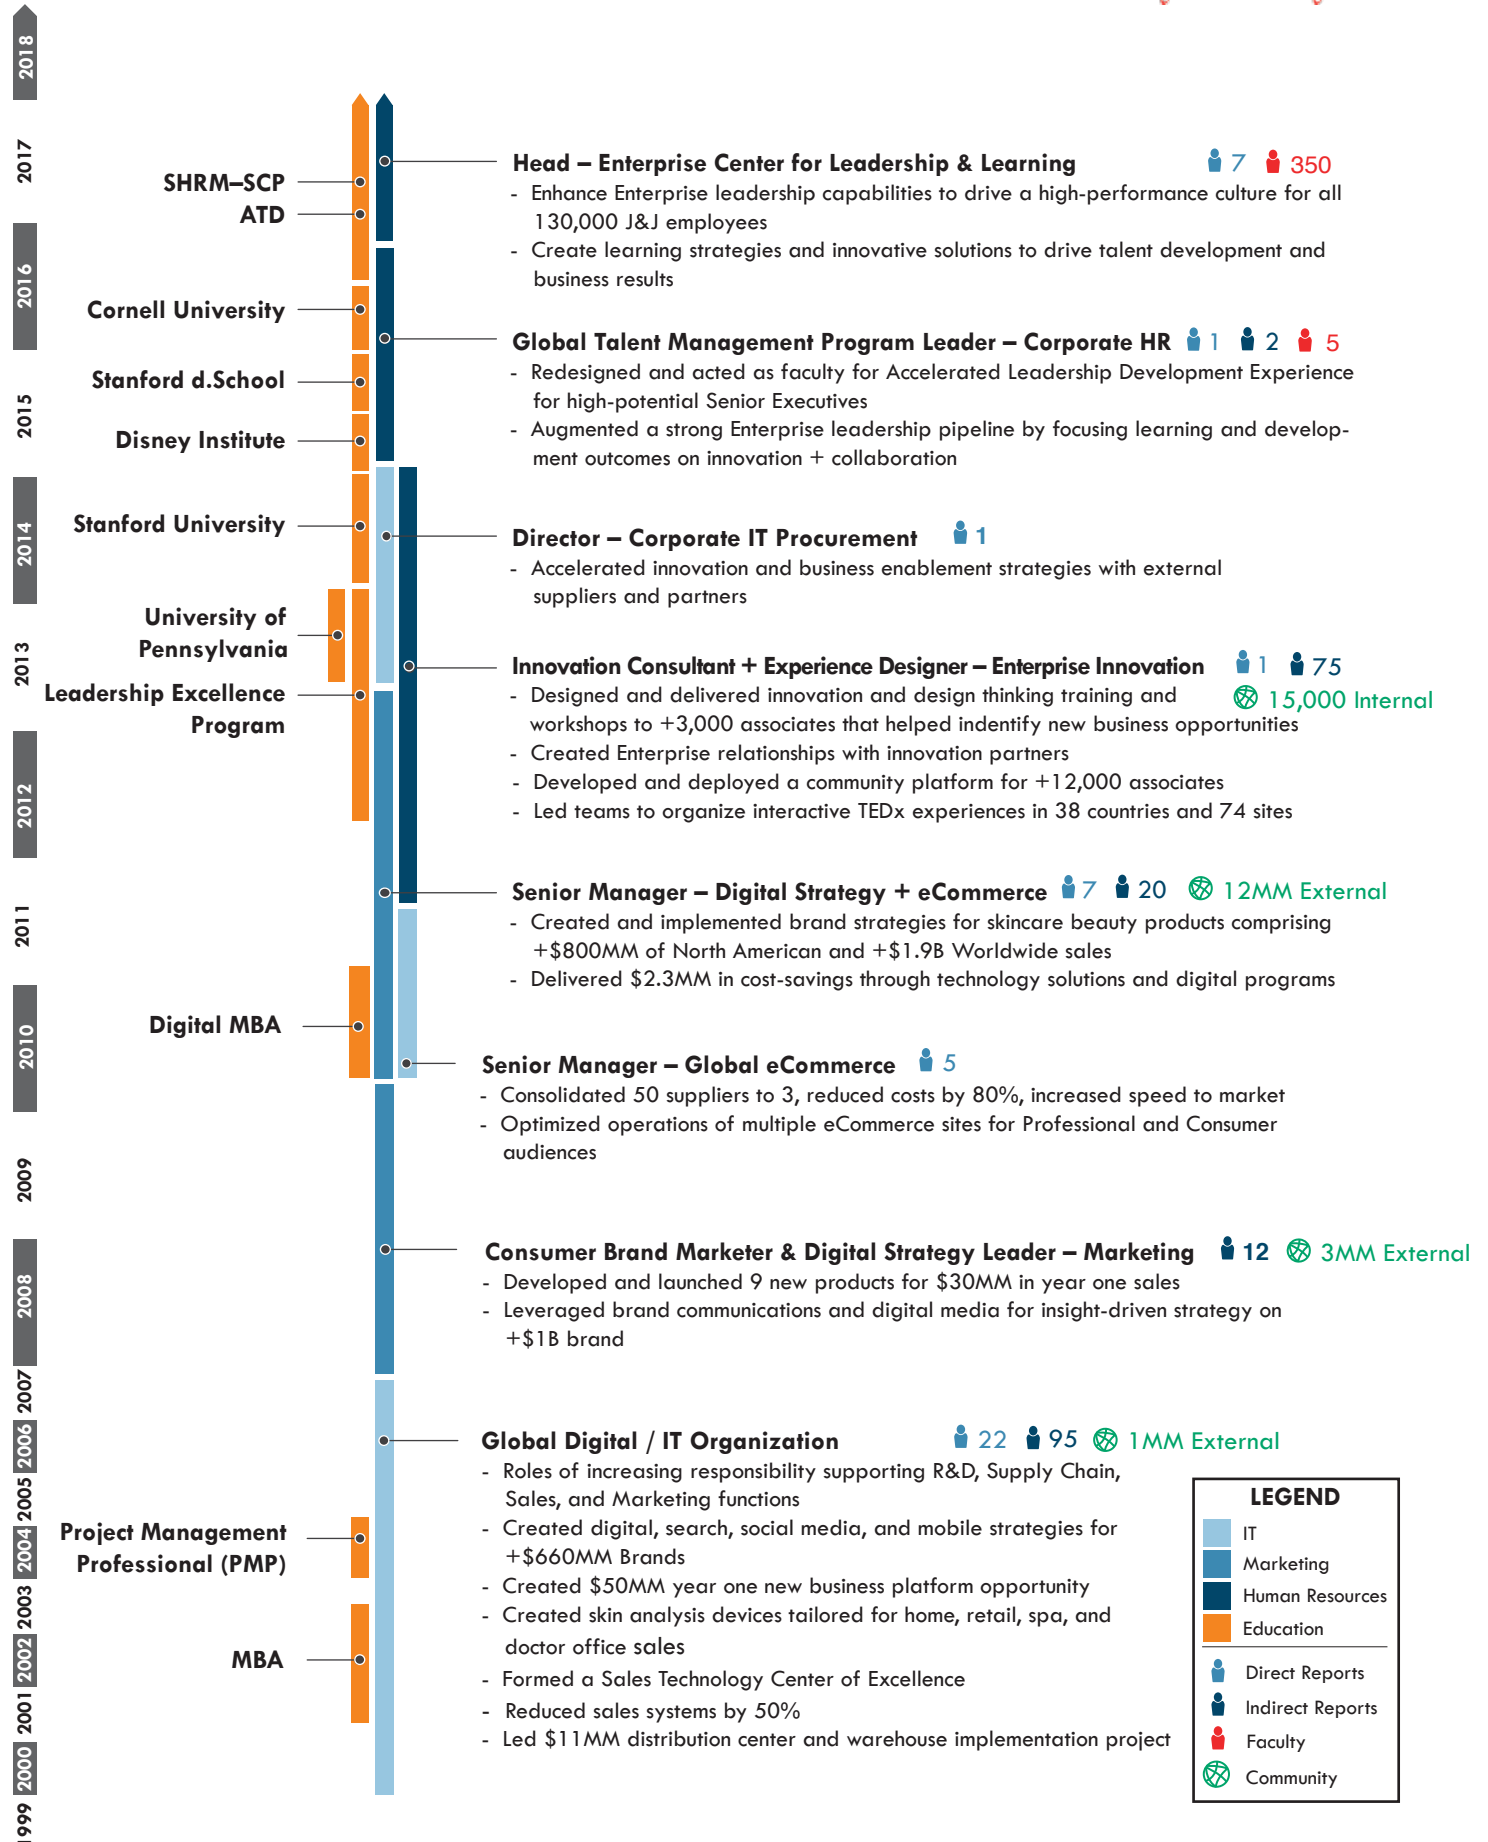

# MATTHEW KANE

## HUMAN RESOURCES

# CAREER TIMELINE

**LEGEND**

- IT
- Marketing
- Human Resources
- Education
- Direct Reports
- Indirect Reports
- Faculty
- Community